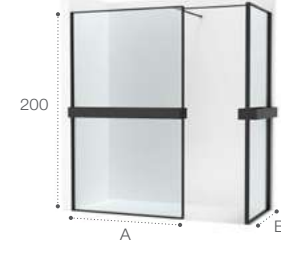

DF+LF Line
p. 94

DF+LF Plus Line
p. 93