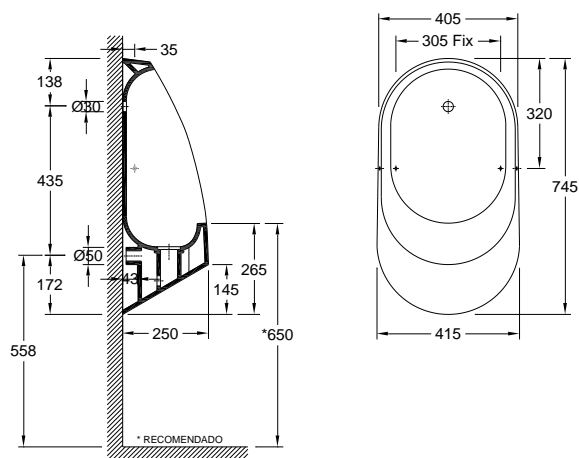

Technical Drawing | Dessin technique

Recommendations | Recommandations!

Material Matériaux	Type of product Type de pièce	Detergents Détergents		Cleaning kit Matériel de Nettoyage		Other Recommendations Autres Recommandations
Ceramics Céramique		Abrasives Abrasifs	Acid and basic weak Neutral Soap Acides et bases savons Savon Neutre			Attention / Attention No! dropping objects Évitez de faire tomber des objets
Metallics Métallique		Acid and Basic Acetone Alcohol Ammonia Abrasifs	Neutral Soap Savon Neutre	Abrasives Abrasifs	Cleaning Cloth Chiffon doux	 Weight on cover Ne vous frottez pas sur la surface supérieure Effort on soft-close Ne forcez pas la descente en douceur
Plastics/Resins Plastiques/Résines		Acides et Bases Acétone Alcool Ammoniac Abrasifs				

1. PT - Outras recomendações mais específicas podem acompanhar os produtos comercializadas. Recomendamos que siga as recomendações e instruções indicadas.

EN - Other particular recommendations can be attached complementarily with the traded products. We strongly advise you to follow the recommendations and instructions indicated.